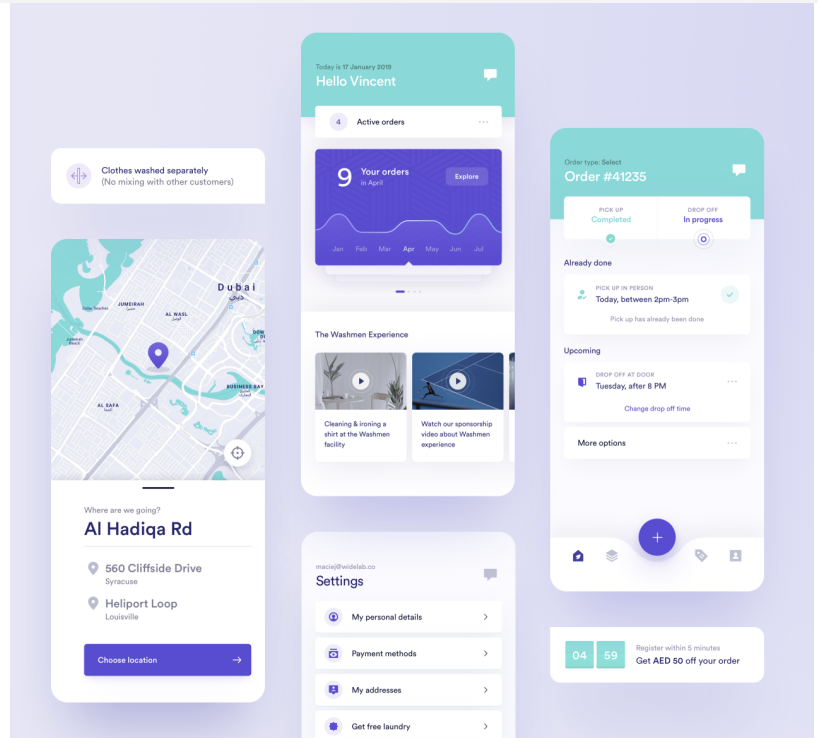

**- You may browse/navigate by restaurant or by category of food**

**- Once you choose the restaurant or the food item, you will be navigated to it**

**- Option of Mobile Ordering so you can skip the line**

## **OPENING SCREEN**

**- Disney Food Finder logo**

**- How would you like to find your food? Options: Restaurant or Food type**

**- Bue Bayou Restaurant**

**- Alien Pizza Planet**

**- Daisy's Diner**