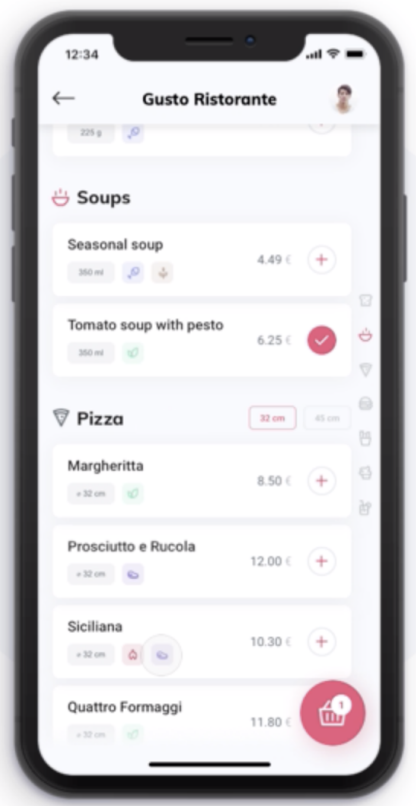

**- You may browse/navigate by restaurant or by category of food**

**- Once you choose the restaurant or the food item, you will be navigated to it**

**- Option of Mobile Ordering so you can skip the line**

## **OPENING SCREEN**

**- Disney Food Finder logo**

**- How would you like to find your food? Options: Restaurant or Food type**

## **SECOND SCREEN (depending on choice)**

**Restaurants:**

**- Browse by categories (Dining, Counter service)**

**- Flo's V8 Cafe**

**- Paradise Garden Grill**

**- Red Rose Taverne**

**- Edelweiss Snacks**

**- Bue Bayou Restaurant**

**- Alien Pizza Planet**

**- Daisy's Diner**