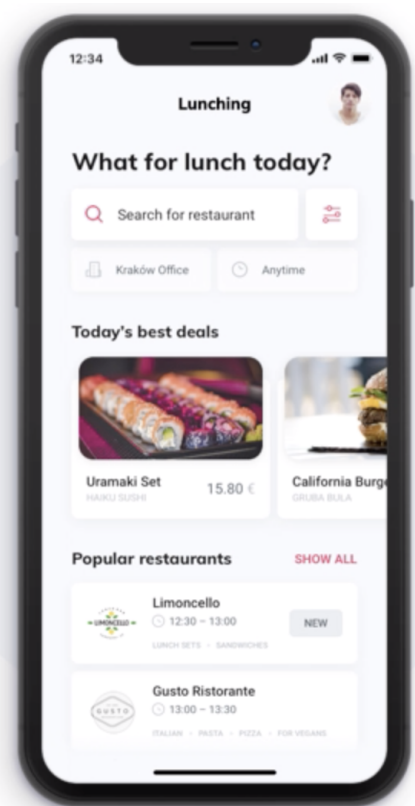

**- You may browse/navigate by restaurant or by category of food**

**- Once you choose the restaurant or the food item, you will be navigated to it**

**- Option of Mobile Ordering so you can skip the line**

## **OPENING SCREEN**

**- Disney Food Finder logo**

**- How would you like to find your food? Options: Restaurant or Food type**

## **SECOND SCREEN (depending on choice)**

**Restaurants:**

**- Browse by categories (Dining, Counter service)**

**- Flo's V8 Cafe**

**- Paradise Garden Grill**

**- Red Rose Taverne**

**- Edelweiss Snacks**

**- Bue Bayou Restaurant**

**- Alien Pizza Planet**

**- Daisy's Diner**