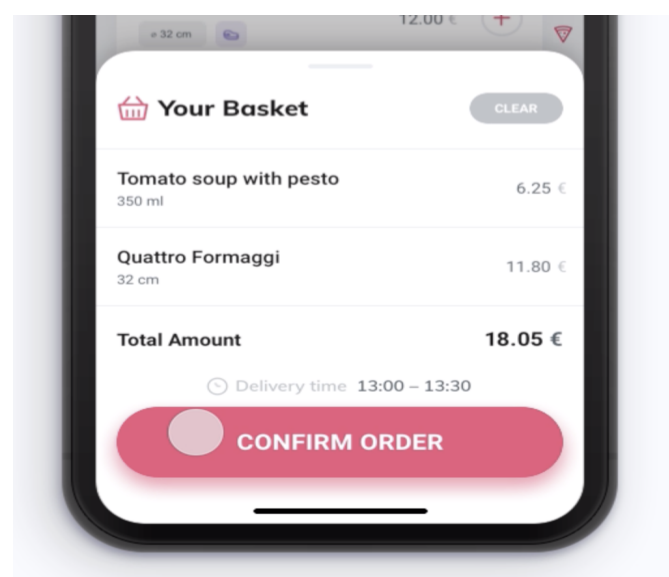

**- You may browse/navigate by restaurant or by category of food**

**- Once you choose the restaurant or the food item, you will be navigated to it**

**- Option of Mobile Ordering so you can skip the line**

## **OPENING SCREEN**

**- Disney Food Finder logo**

**- How would you like to find your food? Options: Restaurant or Food type**

**- Bue Bayou Restaurant**

**- Alien Pizza Planet**

**- Daisy's Diner**