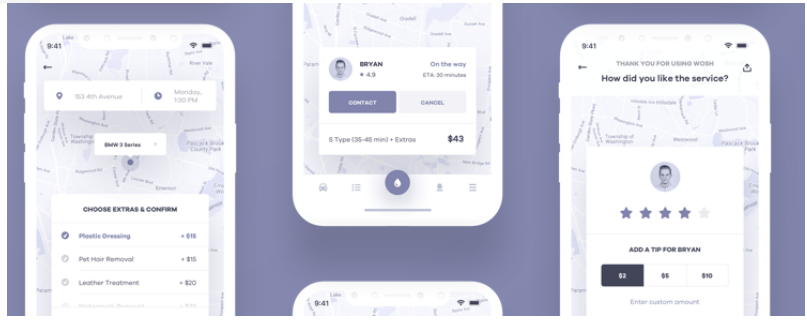

**- You may browse/navigate by restaurant or by category of food**

**- Once you choose the restaurant or the food item, you will be navigated to it**

**- Option of Mobile Ordering so you can skip the line**

## **OPENING SCREEN**

**- Disney Food Finder logo**

**- How would you like to find your food? Options: Restaurant or Food type**

**- Bue Bayou Restaurant**

**- Alien Pizza Planet**

**- Daisy's Diner**