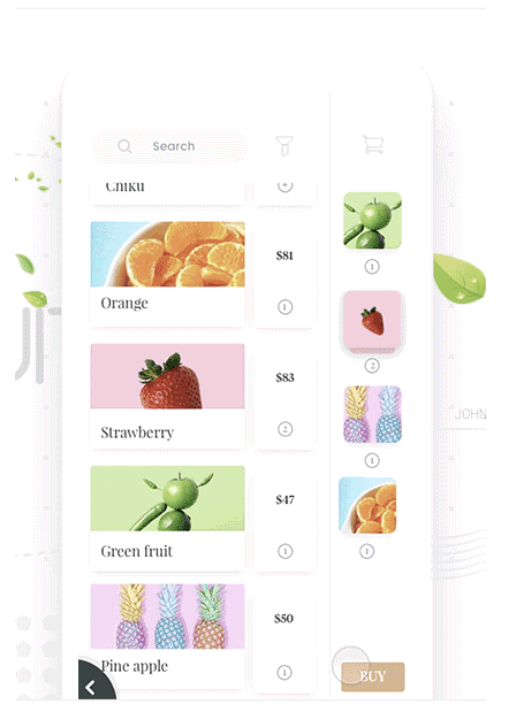

**- You may browse/navigate by restaurant or by category of food**

**- Once you choose the restaurant or the food item, you will be navigated to it**

**- Option of Mobile Ordering so you can skip the line**

## **OPENING SCREEN**

**- Disney Food Finder logo**

**- How would you like to find your food? Options: Restaurant or Food type**

**- Bue Bayou Restaurant**

**- Alien Pizza Planet**

**- Daisy's Diner**

# Disney Food Finder

RESTAURANT

FOOD TYPE

DINING

QUICK SERVICE

BREAKFAST

LUNCH

DINNER